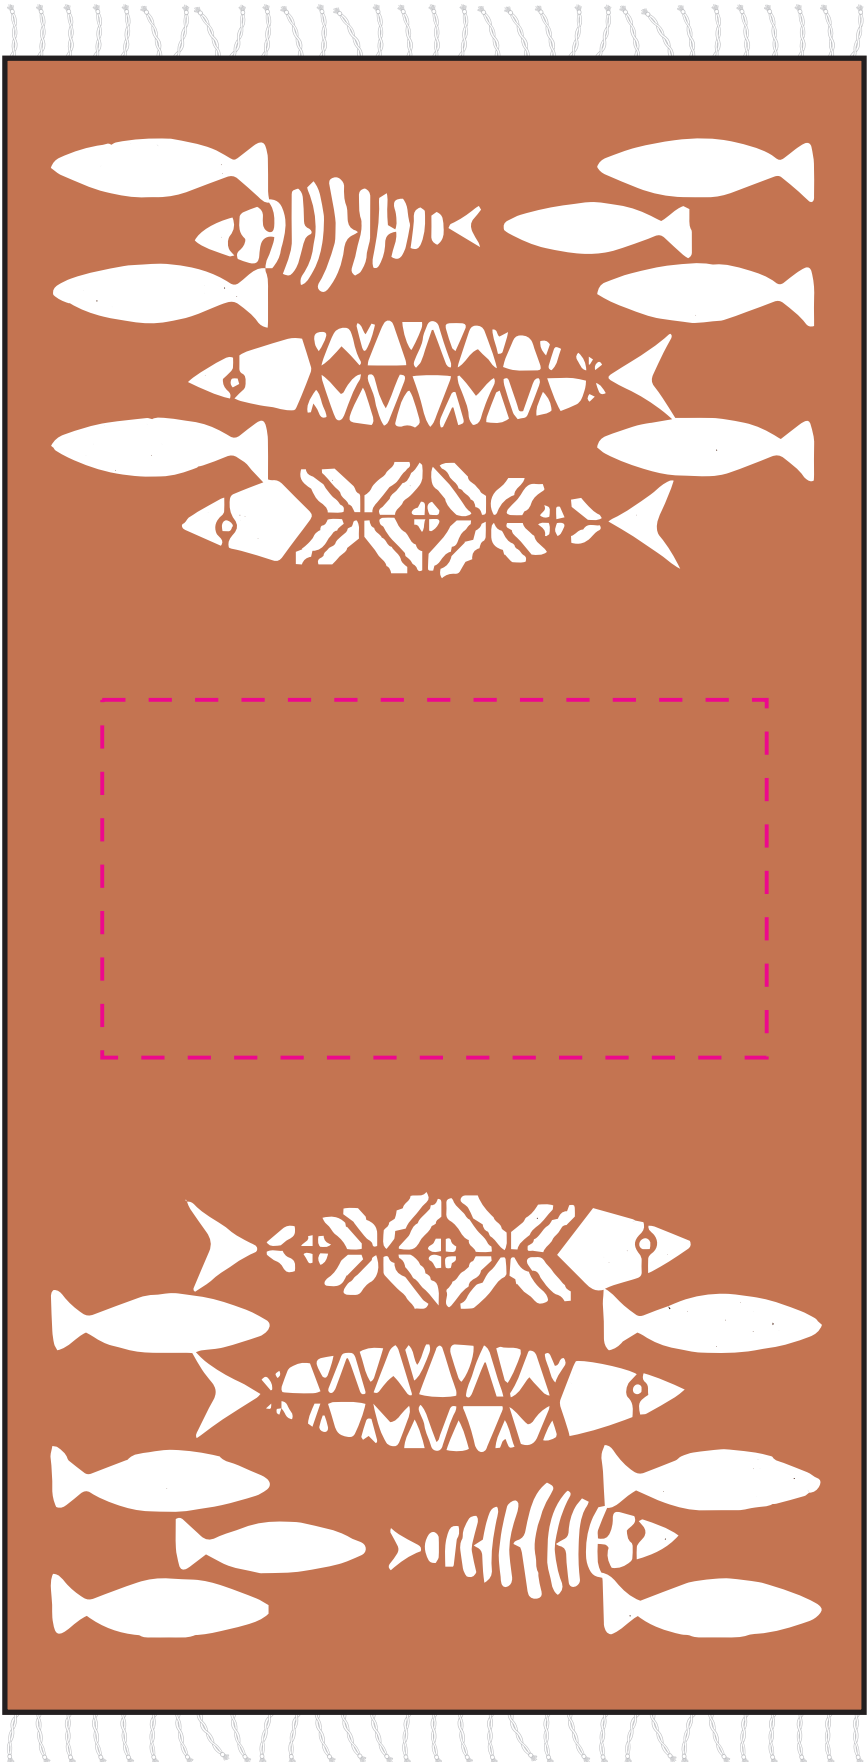

CORTWL
Coral Reef Towel

35"

69"

IMPRINT AREA
14" x 26"