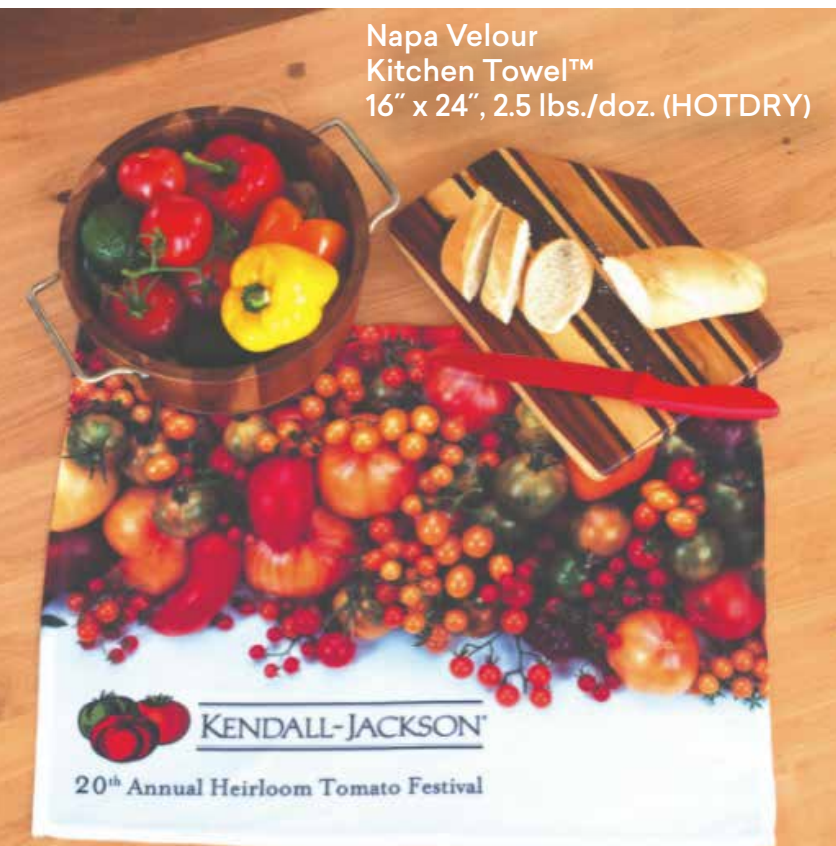

colorfusion...

imagine the possibilities!

KITCHEN TOWELS THAT

MAKE YOUR BRAND MORE

PROMINENT IN THE HOME

Sonoma Kitchen
Tea Towel™
20" x 26" (HOTKIT)

Napa Velour
Kitchen Towel™
16" x 24", 2.5 lbs./doz. (HOTDRY)